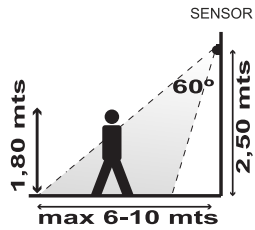

PROA PANEL SOLAR 2,5W BLANCO 120° LED

CODE	CCT	LUMENS	CD	POWER	VOLTAGE	ANGLE	LIFETIME	RA	IP
3531	4.000 K	232	82	2,5W	3,7V	120°	20.000h	80	54