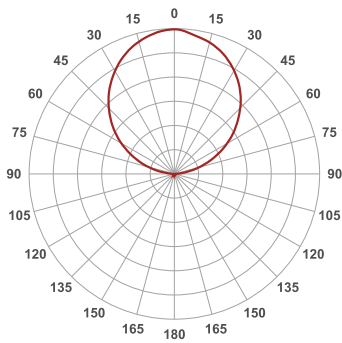

PROA PANEL SOLAR 2,5W BLANCO 120° LED

CODE	CCT	LUMENS	CD	POWER	VOLTAGE	ANGLE	LIFETIME	RA	IP
3531	4.000 K	232	82	2,5W	3,7V	120°	20.000h	80	54