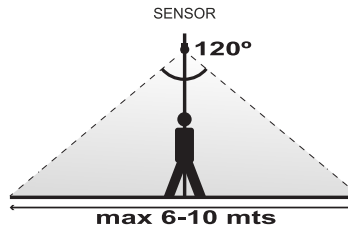

PROA PANEL SOLAR 2,5W BLANCO 120° LED

CODE	CCT	LUMENS	CD	POWER	VOLTAGE	ANGLE	LIFETIME	RA	IP
3531	4.000 K	232	82	2,5W	3,7V	120°	20.000h	80	54